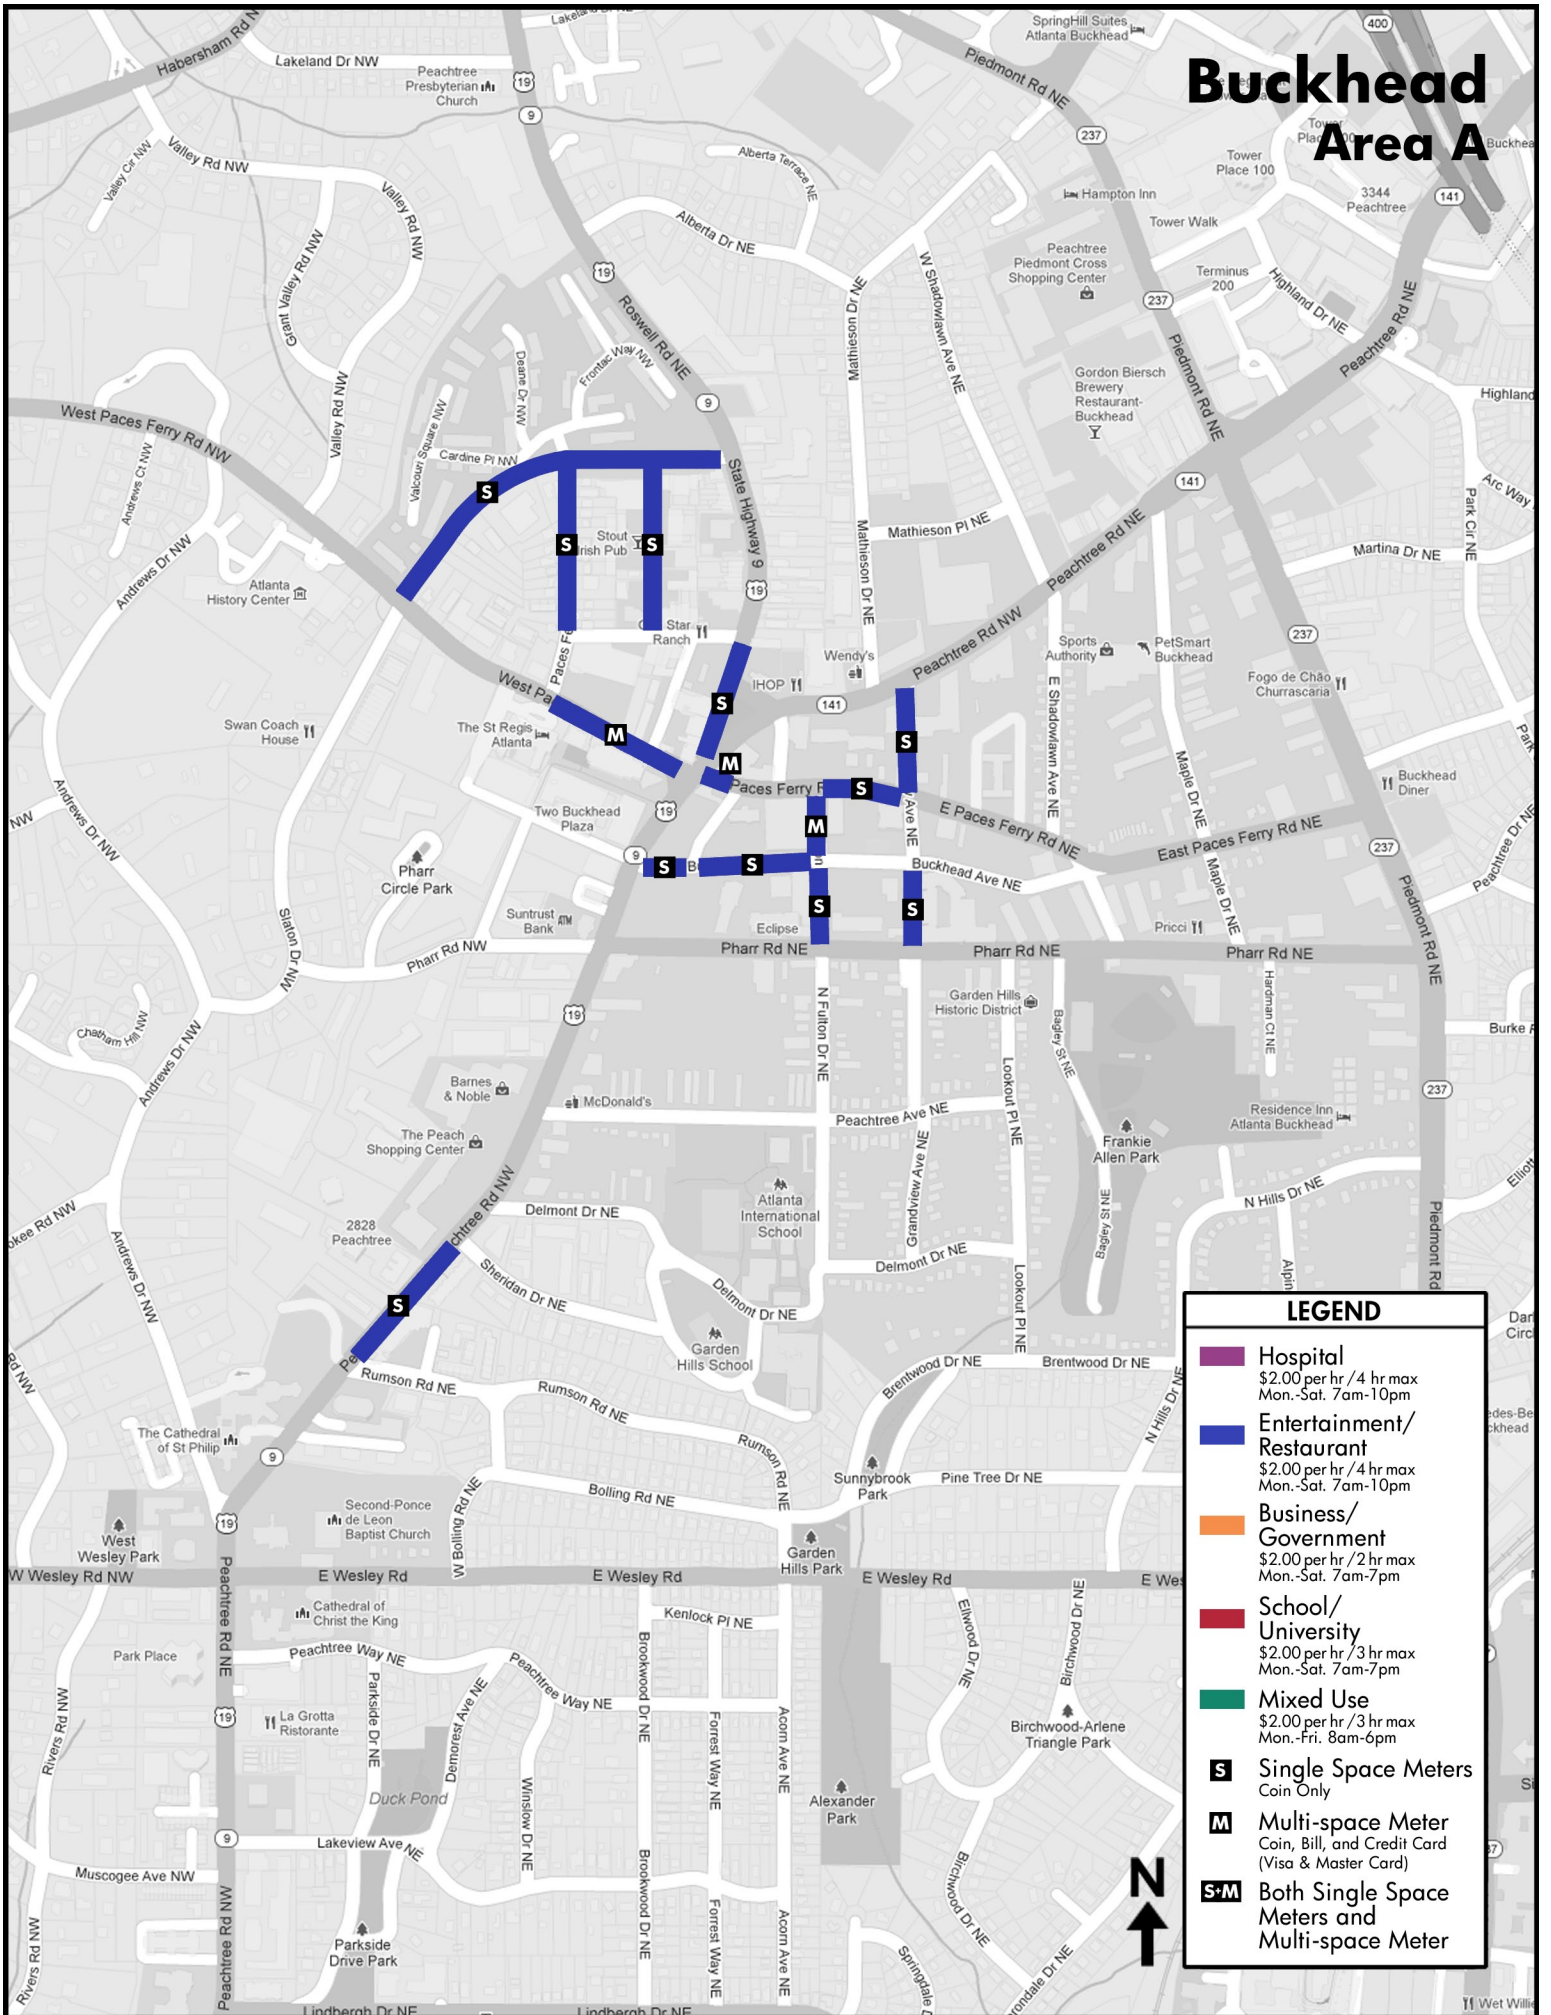

Buckhead Area A

LEGEND

- Hospital**
\$2.00 per hr / 4 hr max
Mon.-Sat. 7am-10pm
- Entertainment/
Restaurant**
\$2.00 per hr / 4 hr max
Mon.-Sat. 7am-10pm
- Business/
Government**
\$2.00 per hr / 2 hr max
Mon.-Sat. 7am-7pm
- School/
University**
\$2.00 per hr / 3 hr max
Mon.-Sat. 7am-7pm
- Mixed Use**
\$2.00 per hr / 3 hr max
Mon.-Fri. 8am-6pm
- S** **Single Space Meters**
Coin Only
- M** **Multi-space Meter**
Coin, Bill, and Credit Card
(Visa & Master Card)
- SM** **Both Single Space
Meters and
Multi-space Meter**