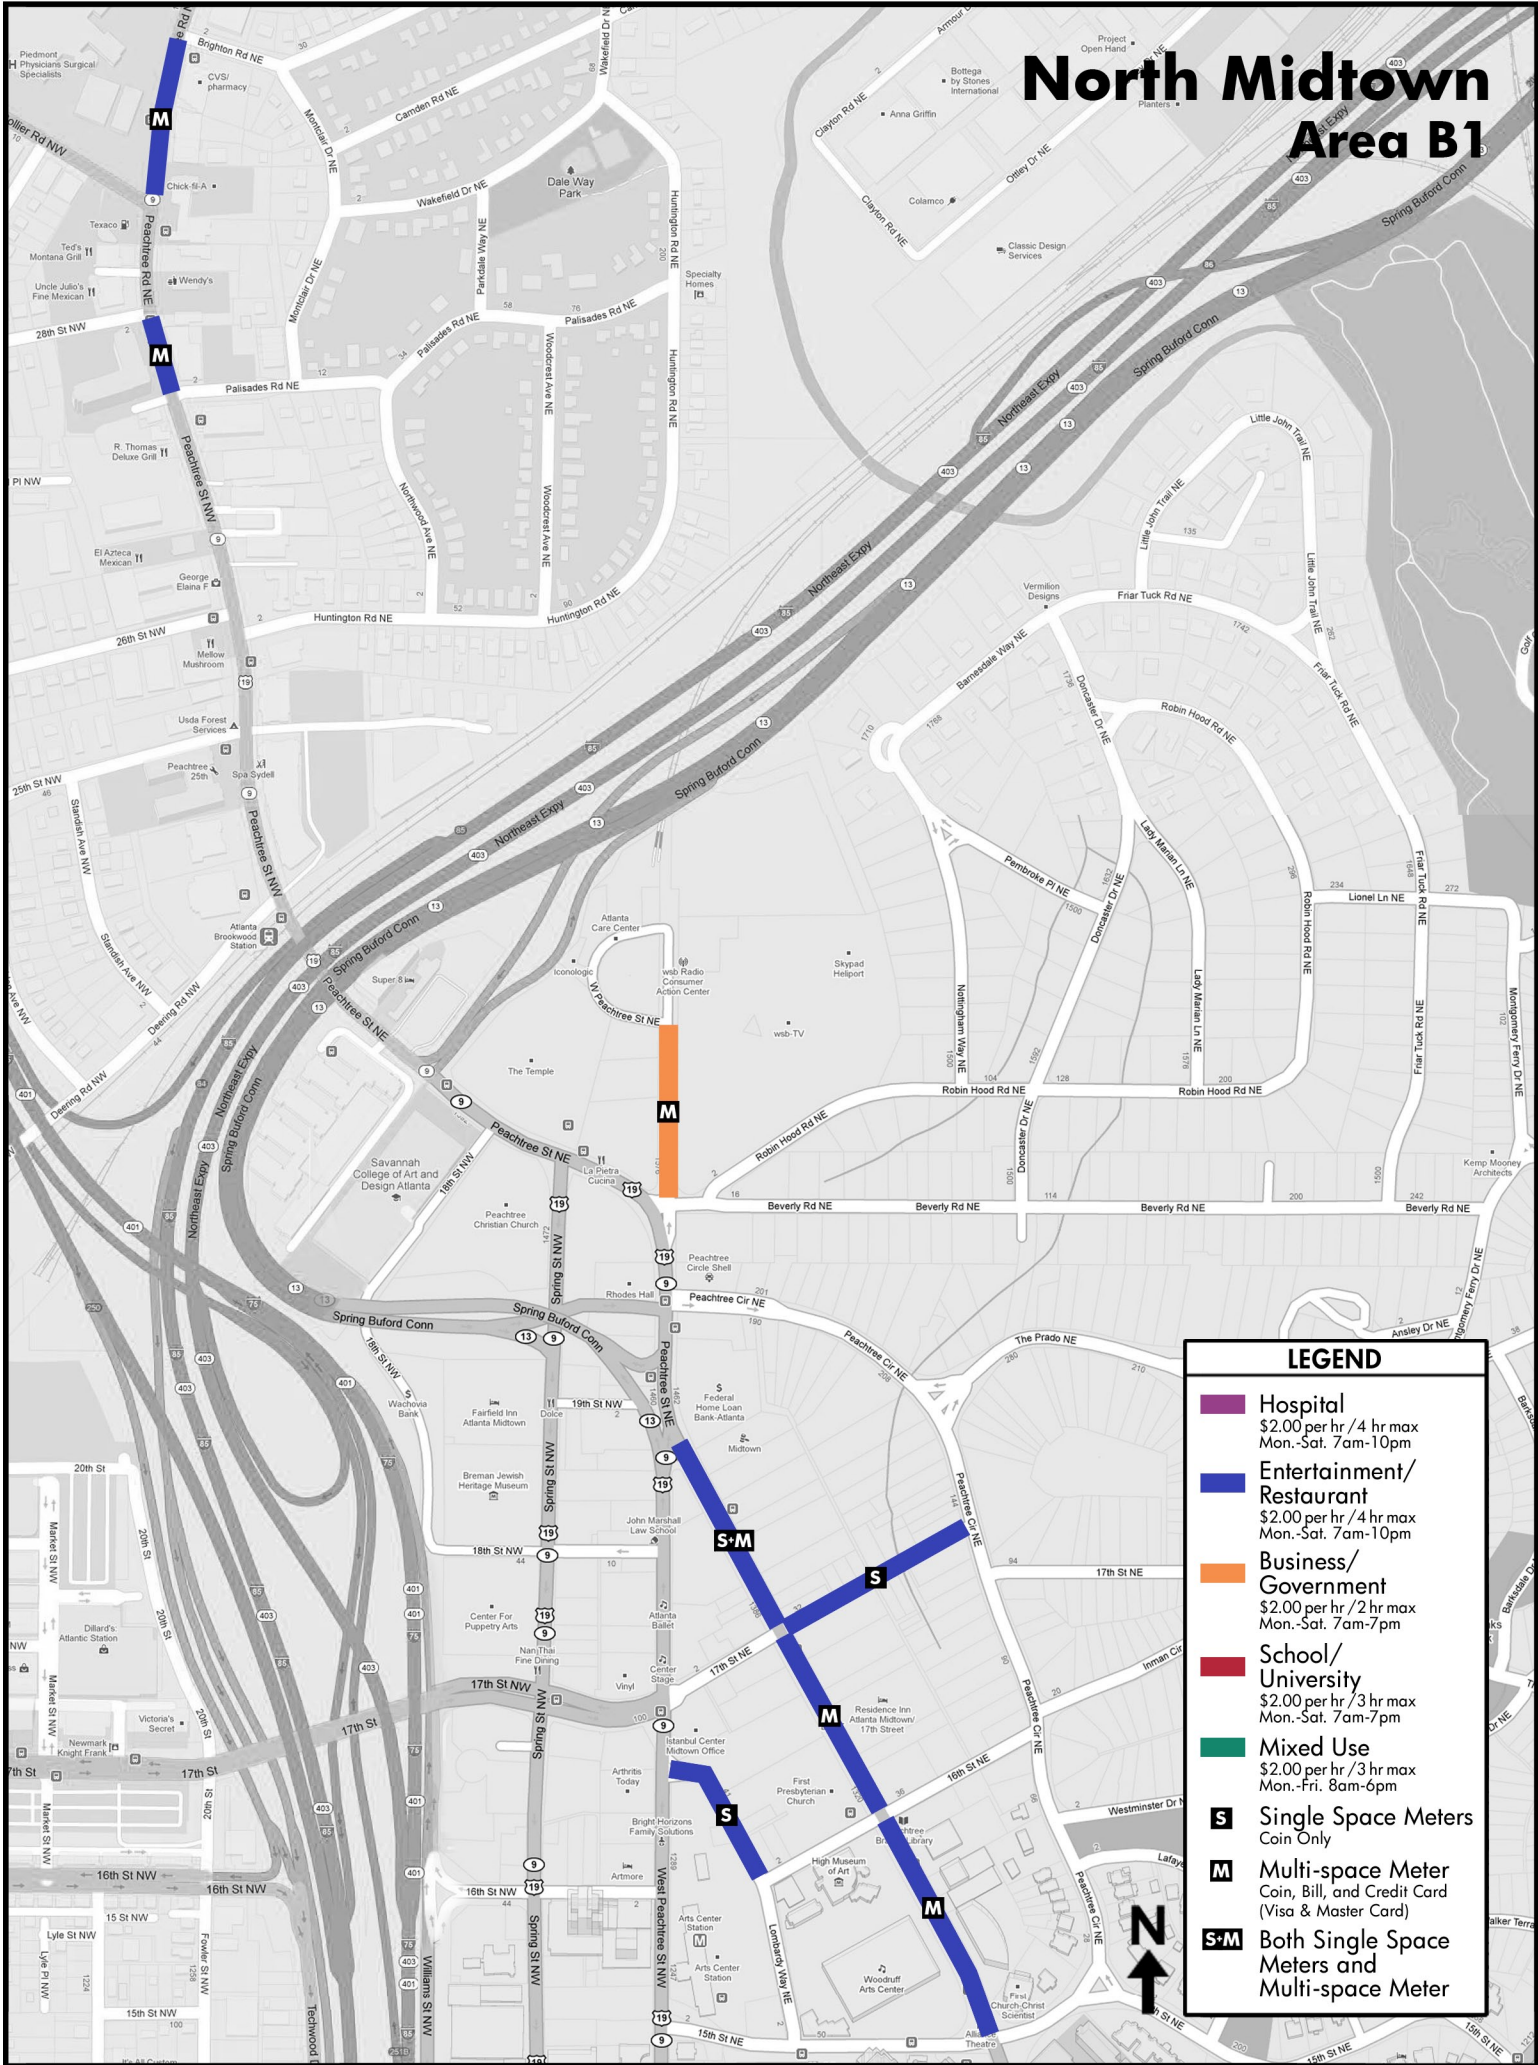

North Midtown Area B1

LEGEND

- Hospital**
\$2.00 per hr / 4 hr max
Mon.-Sat. 7am-10pm
- Entertainment/
Restaurant**
\$2.00 per hr / 4 hr max
Mon.-Sat. 7am-10pm
- Business/
Government**
\$2.00 per hr / 2 hr max
Mon.-Sat. 7am-7pm
- School/
University**
\$2.00 per hr / 3 hr max
Mon.-Sat. 7am-7pm
- Mixed Use**
\$2.00 per hr / 3 hr max
Mon.-Fri. 8am-6pm
- S** **Single Space Meters**
Coin Only
- M** **Multi-space Meter**
Coin, Bill, and Credit Card
(Visa & Master Card)
- S+M** **Both Single Space
Meters and
Multi-space Meter**