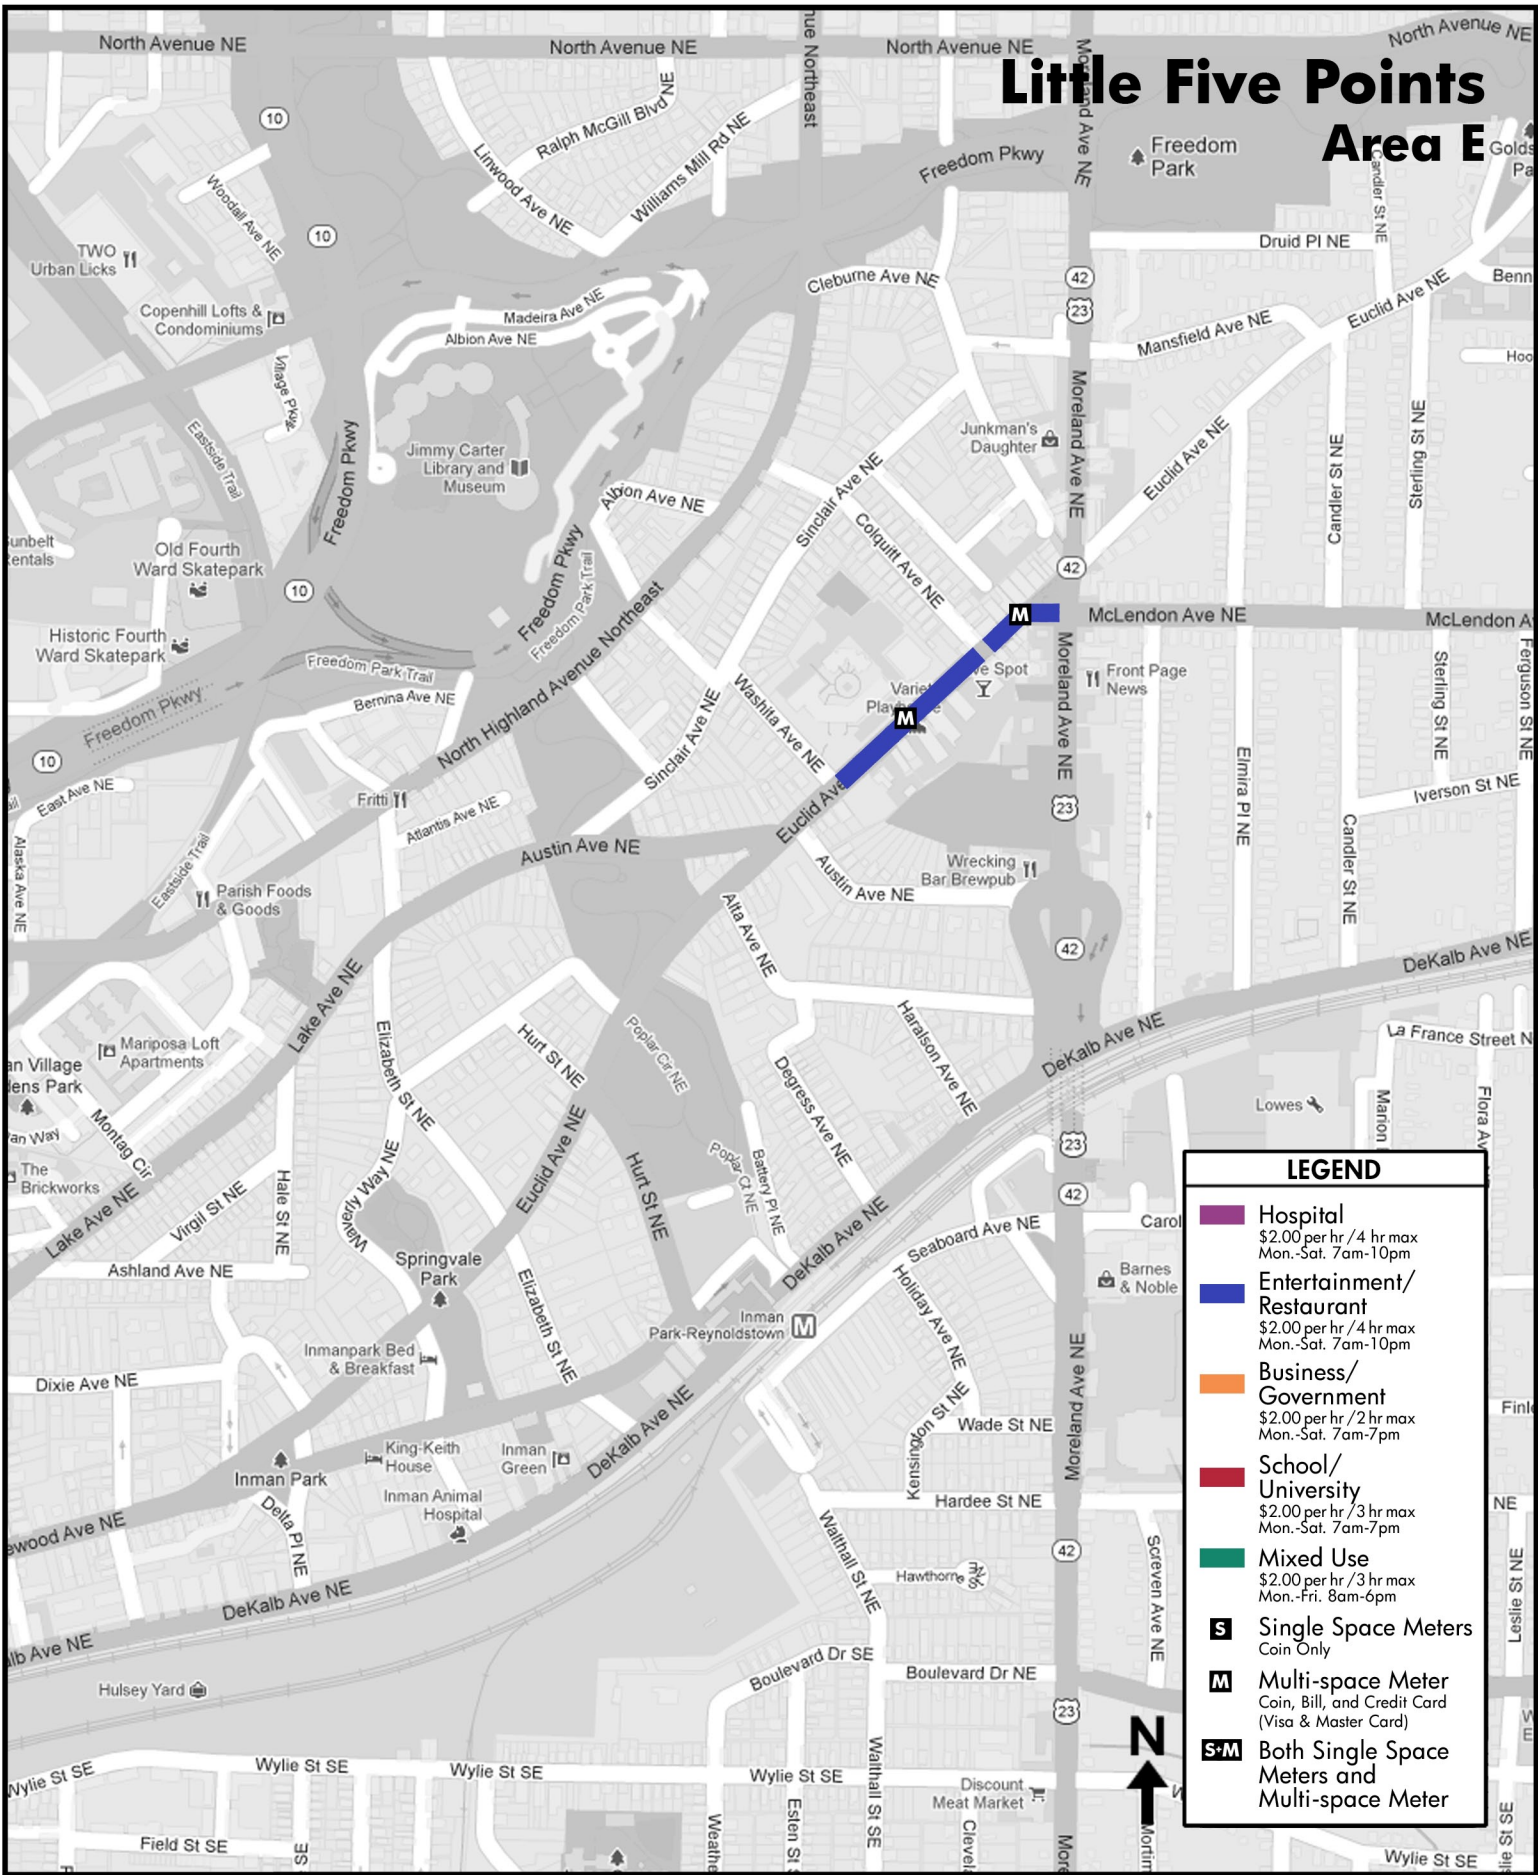

# Little Five Points Area E

**LEGEND**

- Hospital**  
\$2.00 per hr / 4 hr max  
Mon.-Sat. 7am-10pm
- Entertainment/  
Restaurant**  
\$2.00 per hr / 4 hr max  
Mon.-Sat. 7am-10pm
- Business/  
Government**  
\$2.00 per hr / 2 hr max  
Mon.-Sat. 7am-7pm
- School/  
University**  
\$2.00 per hr / 3 hr max  
Mon.-Sat. 7am-7pm
- Mixed Use**  
\$2.00 per hr / 3 hr max  
Mon.-Fri. 8am-6pm
- S** **Single Space Meters**  
Coin Only
- M** **Multi-space Meter**  
Coin, Bill, and Credit Card  
(Visa & Master Card)
- S+M** **Both Single Space  
Meters and  
Multi-space Meter**