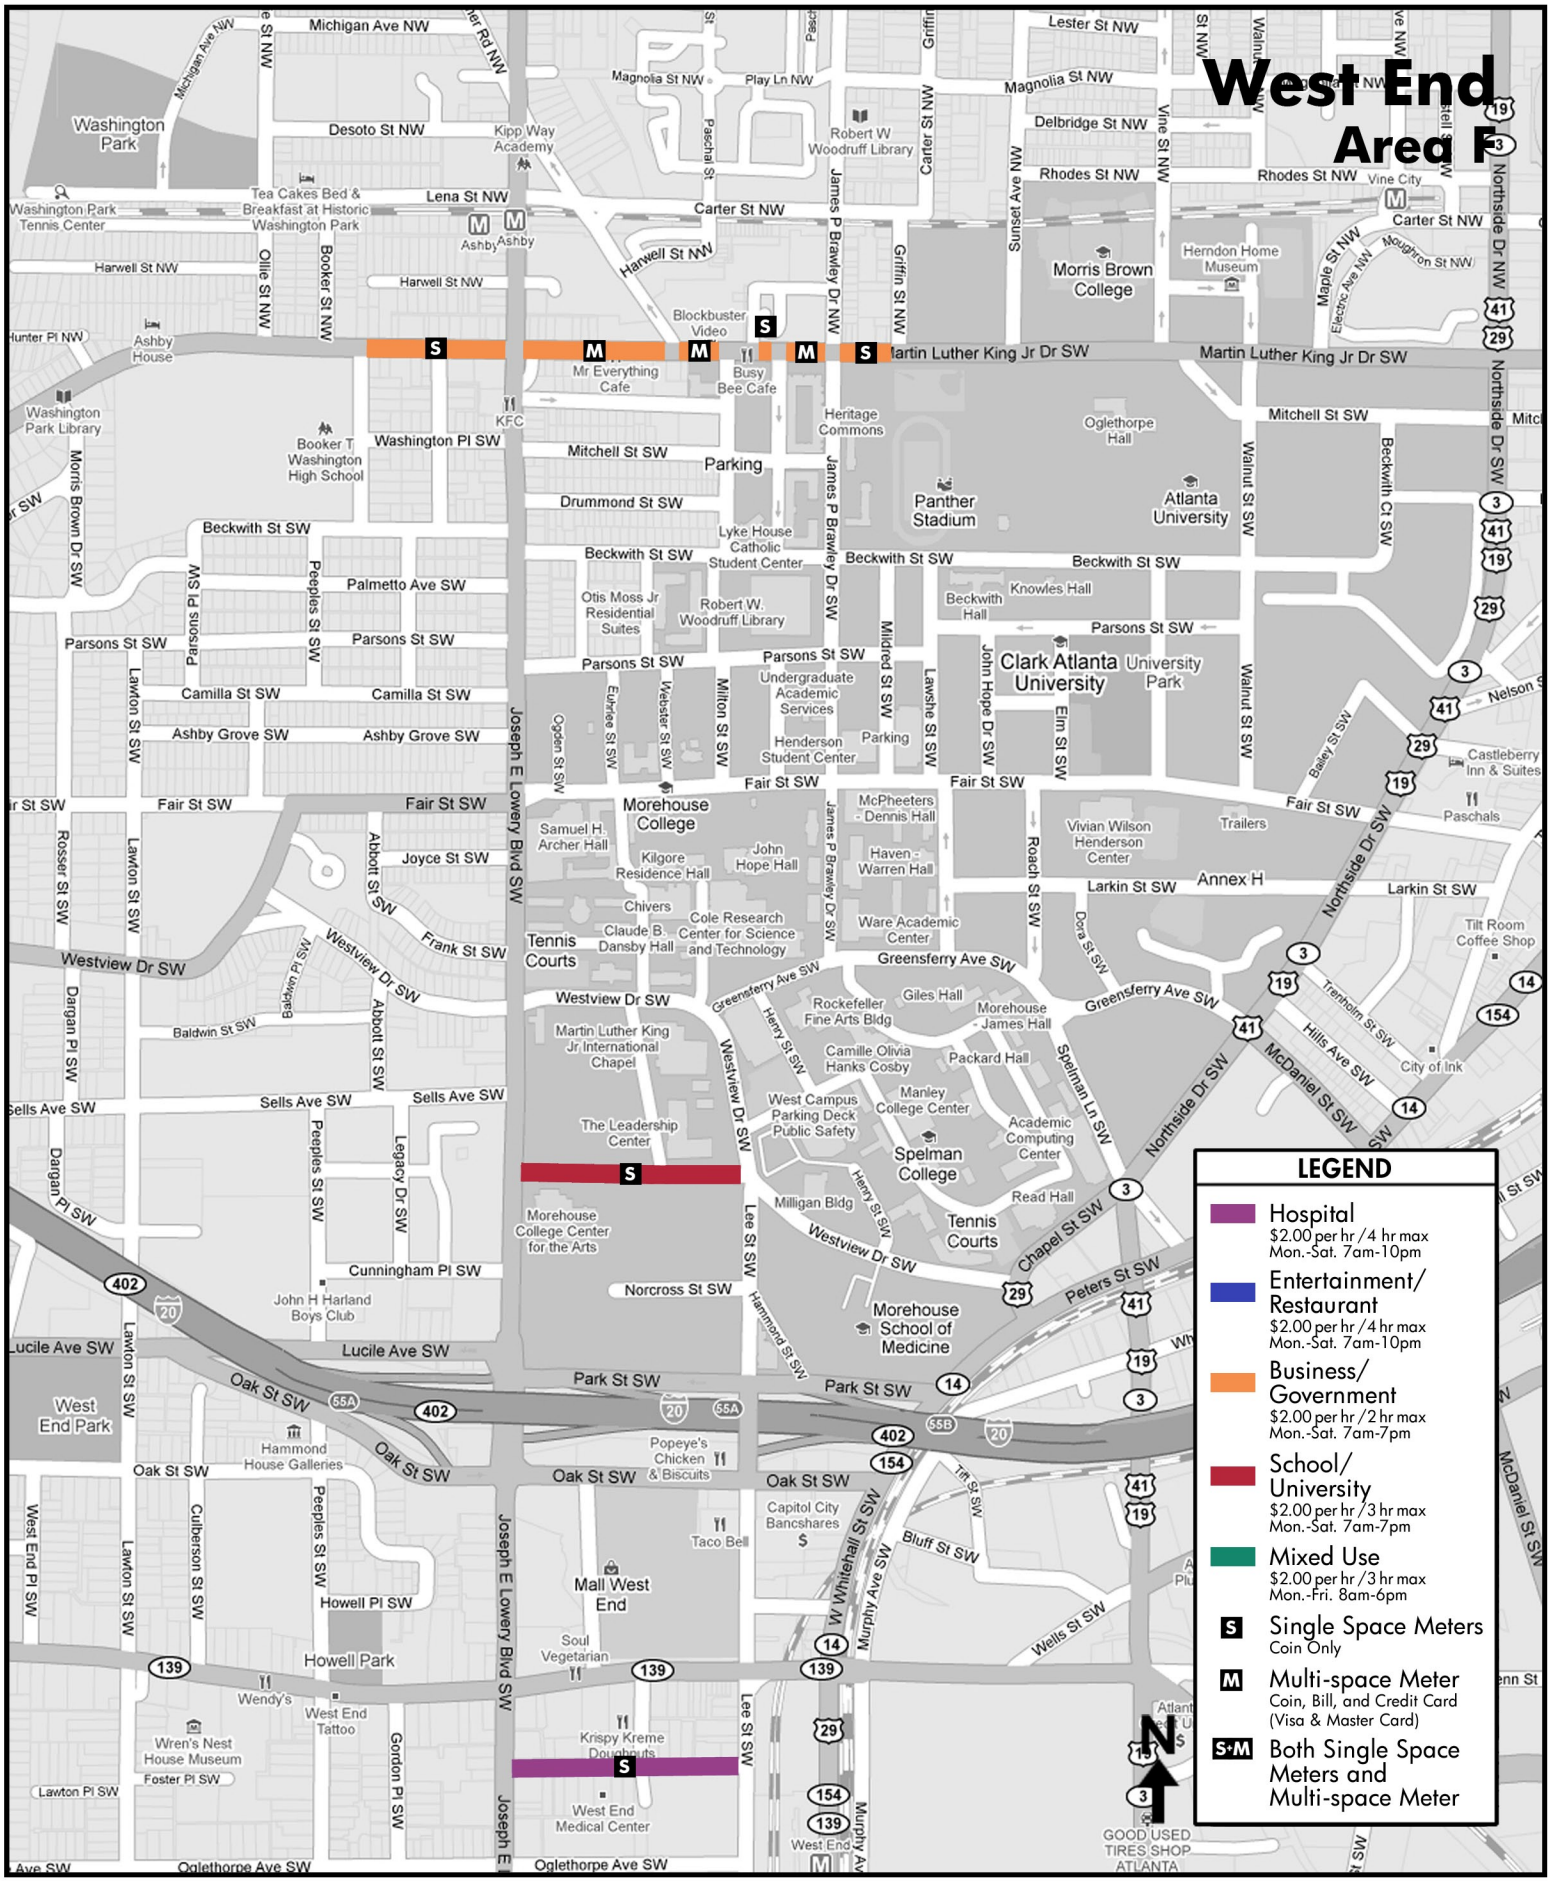

West End Area

LEGEND

- Hospital**
\$2.00 per hr / 4 hr max
Mon.-Sat. 7am-10pm
- Entertainment/
Restaurant**
\$2.00 per hr / 4 hr max
Mon.-Sat. 7am-10pm
- Business/
Government**
\$2.00 per hr / 2 hr max
Mon.-Sat. 7am-7pm
- School/
University**
\$2.00 per hr / 3 hr max
Mon.-Sat. 7am-7pm
- Mixed Use**
\$2.00 per hr / 3 hr max
Mon.-Fri. 8am-6pm
- S** **Single Space Meters**
Coin Only
- M** **Multi-space Meter**
Coin, Bill, and Credit Card
(Visa & Master Card)
- S/M** **Both Single Space
Meters and
Multi-space Meter**

GOOD USED
TIRES SHOP
ATLANTA