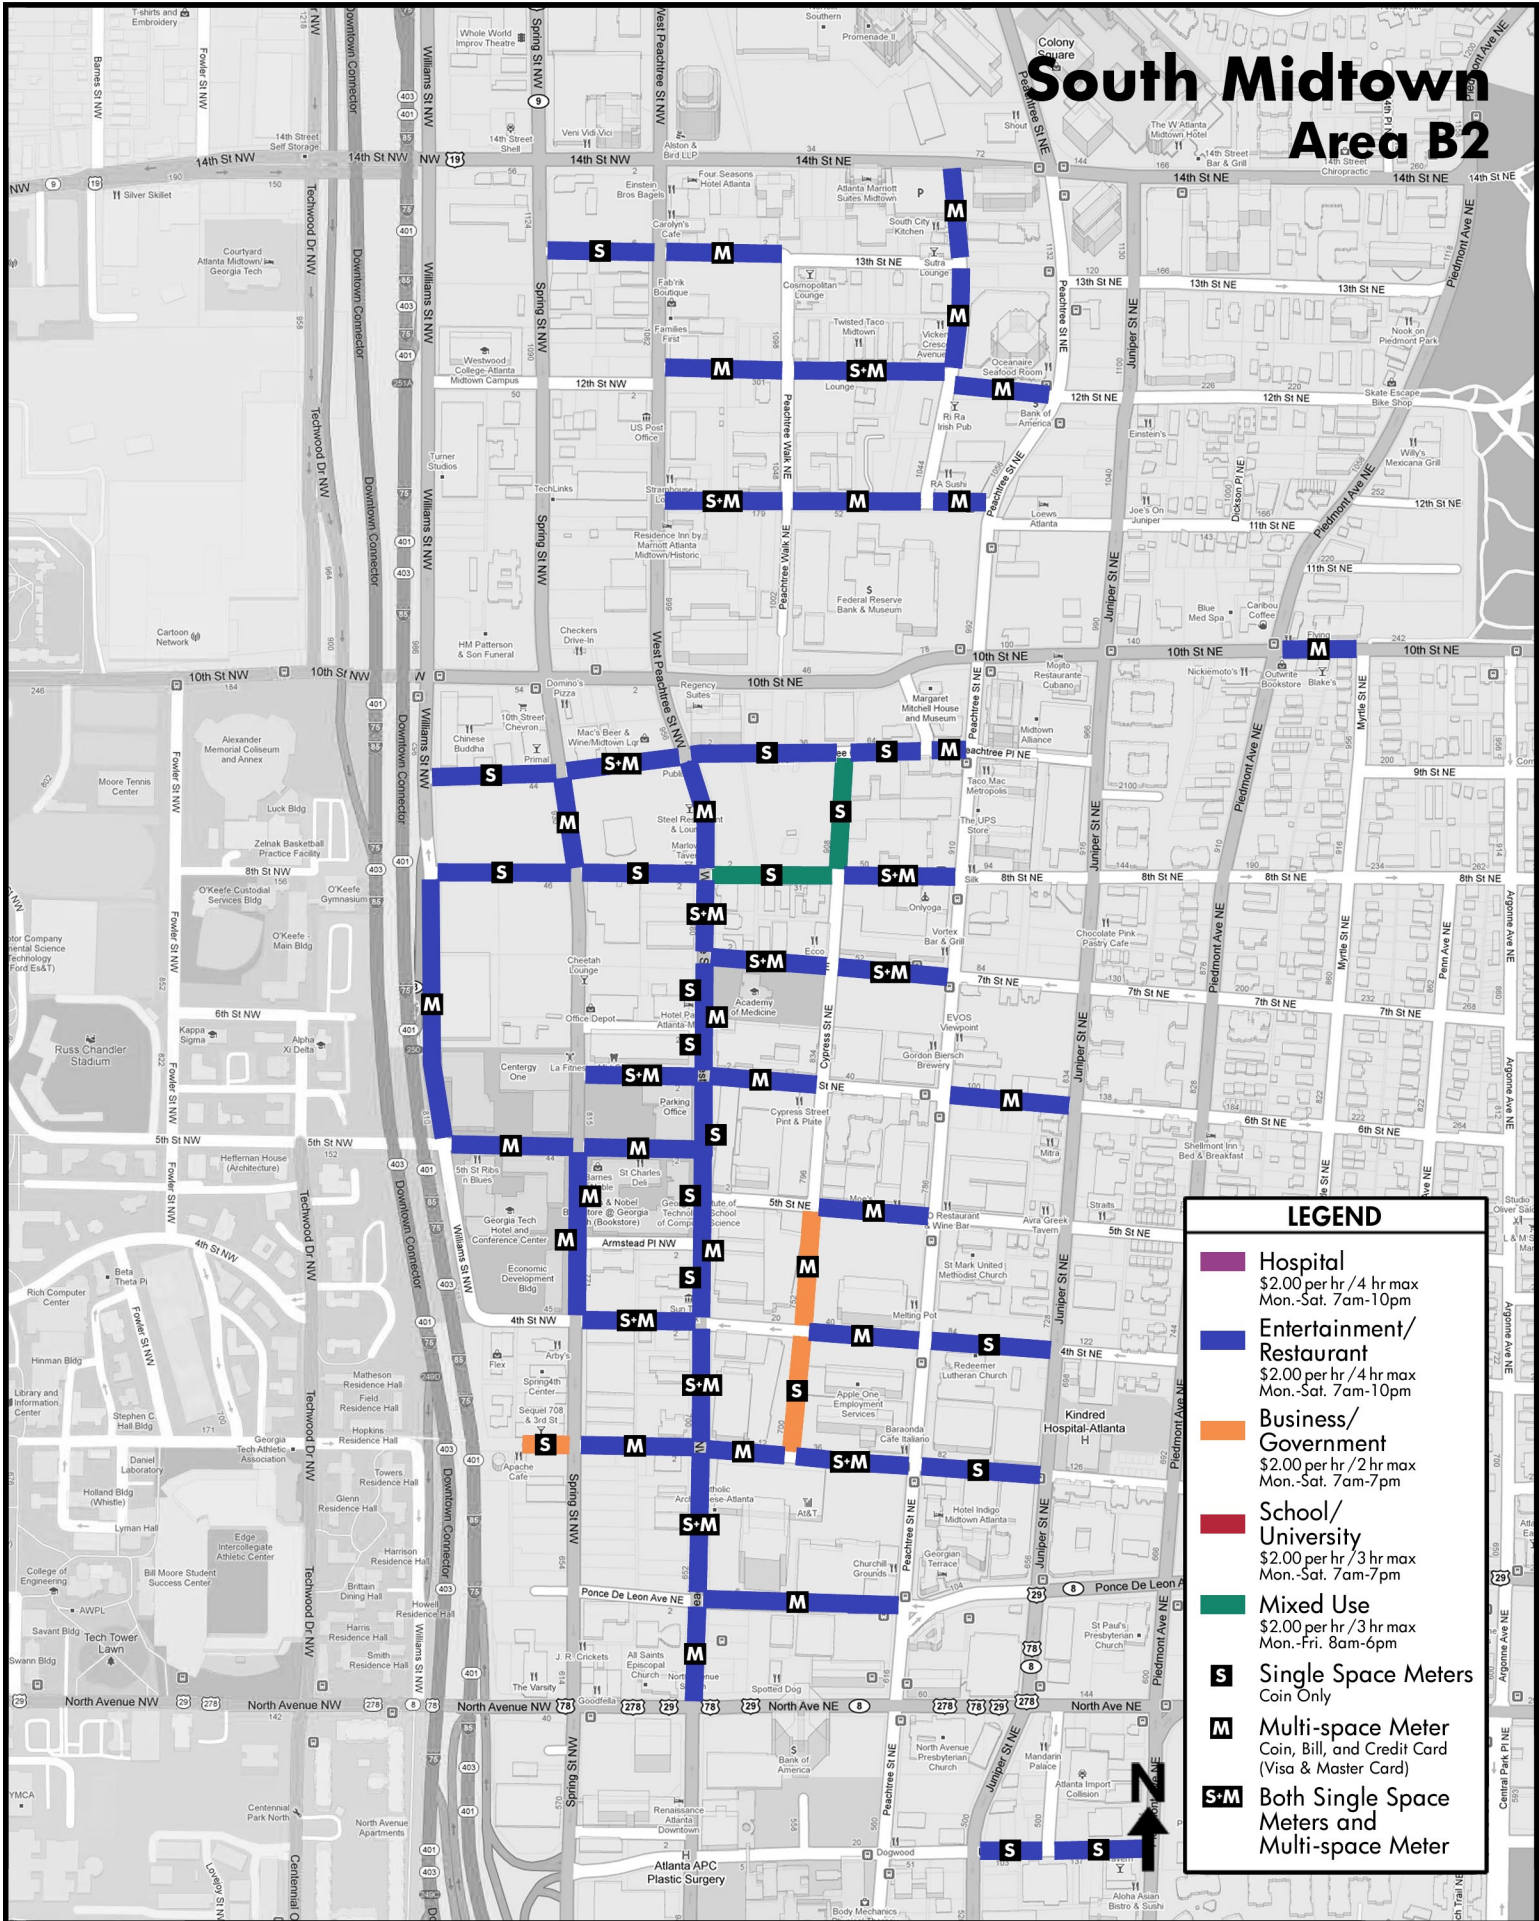

South Midtown Area B2

LEGEND

- Hospital**
\$2.00 per hr / 4 hr max
Mon.-Sat. 7am-10pm
- Entertainment/
Restaurant**
\$2.00 per hr / 4 hr max
Mon.-Sat. 7am-10pm
- Business/
Government**
\$2.00 per hr / 2 hr max
Mon.-Sat. 7am-7pm
- School/
University**
\$2.00 per hr / 3 hr max
Mon.-Sat. 7am-7pm
- Mixed Use**
\$2.00 per hr / 3 hr max
Mon.-Fri. 8am-6pm
- S** **Single Space Meters**
Coin Only
- M** **Multi-space Meter**
Coin, Bill, and Credit Card
(Visa & Master Card)
- S-M** **Both Single Space
Meters and
Multi-space Meter**